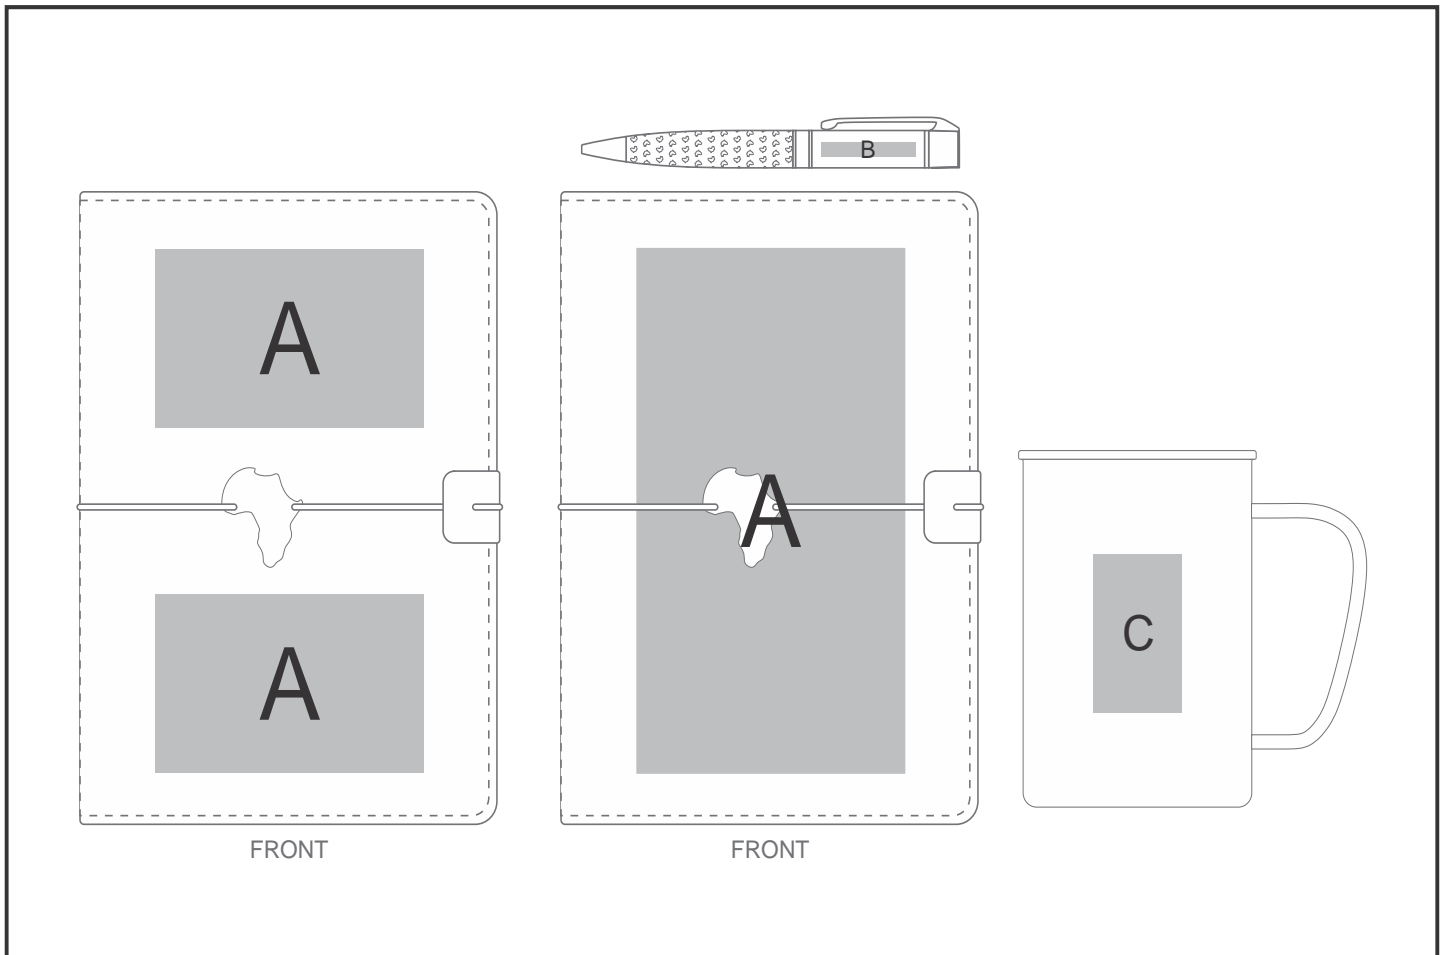

GH-YT-16-B

Yatta Elite Emporium Hamper

Need to know:

- Includes 1-Colour 1-Position Screen Print OR 1-Position Debossing OR Foil on Notebook AND 1-Position Laser Engraving on Pen AND 1-Colour 1-Position Pad Print on Mug (setup fees apply)

- Texture of Item will affect the quality of Print on a Notebook
- **Laser Colour:** POS A- Tonal & POS B- Brown

Branding Options:

Position	Branding Method (Branding Code)	No. of Colours	Dimension
A	Screen Print (SB)	1 Colour	100mm wide x 170mm high
A	Debossing (BOS-1)	N/A	120mm wide x 60mm high
A	Foiling (FL)	N/A	120mm wide x 60mm high
A	Laser Engraving (LC)	N/A	100mm wide x 60mm high
B	Laser Engraving (LB)	N/A	35mm wide x 5mm high
C	Pad Printing (PC)	4 Colours	33mm wide x 50mm high